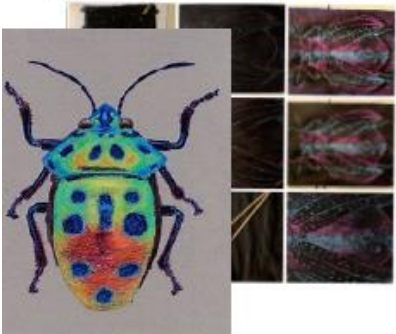

Positive words to describe these colours
 light - a paler shade bright - brilliant coloured
 bold - bright/ vivid fresh - new glittery - catches light
 deep - a dark/ rich/ intense shade
 delicate - soft shade vivid - bright/ intense
 radiant - glowing vibrant - full of colour

dull	vibrant
#8a5646	#776600
#c6bb66	#4d9900
#eedd99	#cccc66
#aabb88	#99aa33
#887744	#330000

Theme: The Art of Discovery
 'Spectacled Caiman and False Coral Snake'
 c.1700 by Maria Sibylla Merian

	GRAY SWATCH	WHITE SWATCH	BLUE SWATCH	TEAL SWATCH
GRAY SWATCH				
GREEN SWATCH				
ORANGE SWATCH				
YELLOW SWATCH				
RED SWATCH				

compose
 component
 structures
 pattern
 realism
 abstract

Copy: oil pastel, paint

Form and structure: ink pen

Colour: maps, paper, pastels, prints

Compose: collage, prints

Noticing

Touching

Feeling